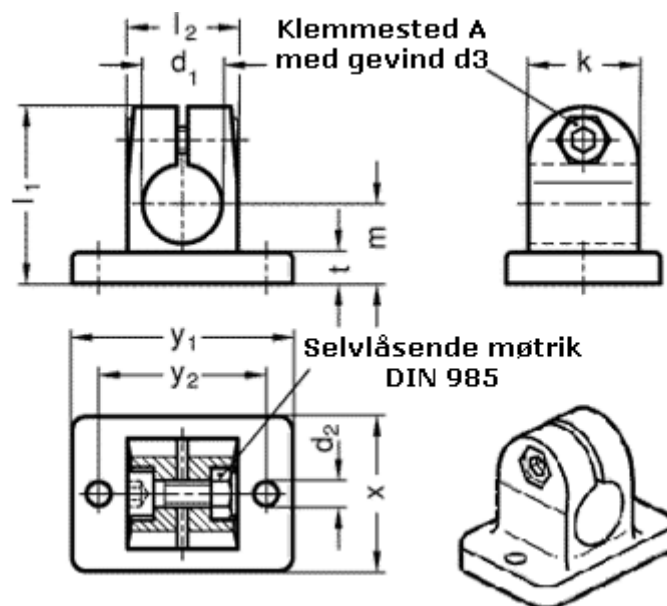

Article number: 20145B162NI

Description: E+G Flanged Connector GN145-B16-2-NI

## Measures

Adjustable clamp lever = GN 911-M 6-22 have to be ordred separately

d1	= B16
d2	= 5.5
d3	= M6
k	= 25
l1	= 40
l2	= 25
m	= 18

t	= 7
x	= 35
y1	= 50
y2	= 38